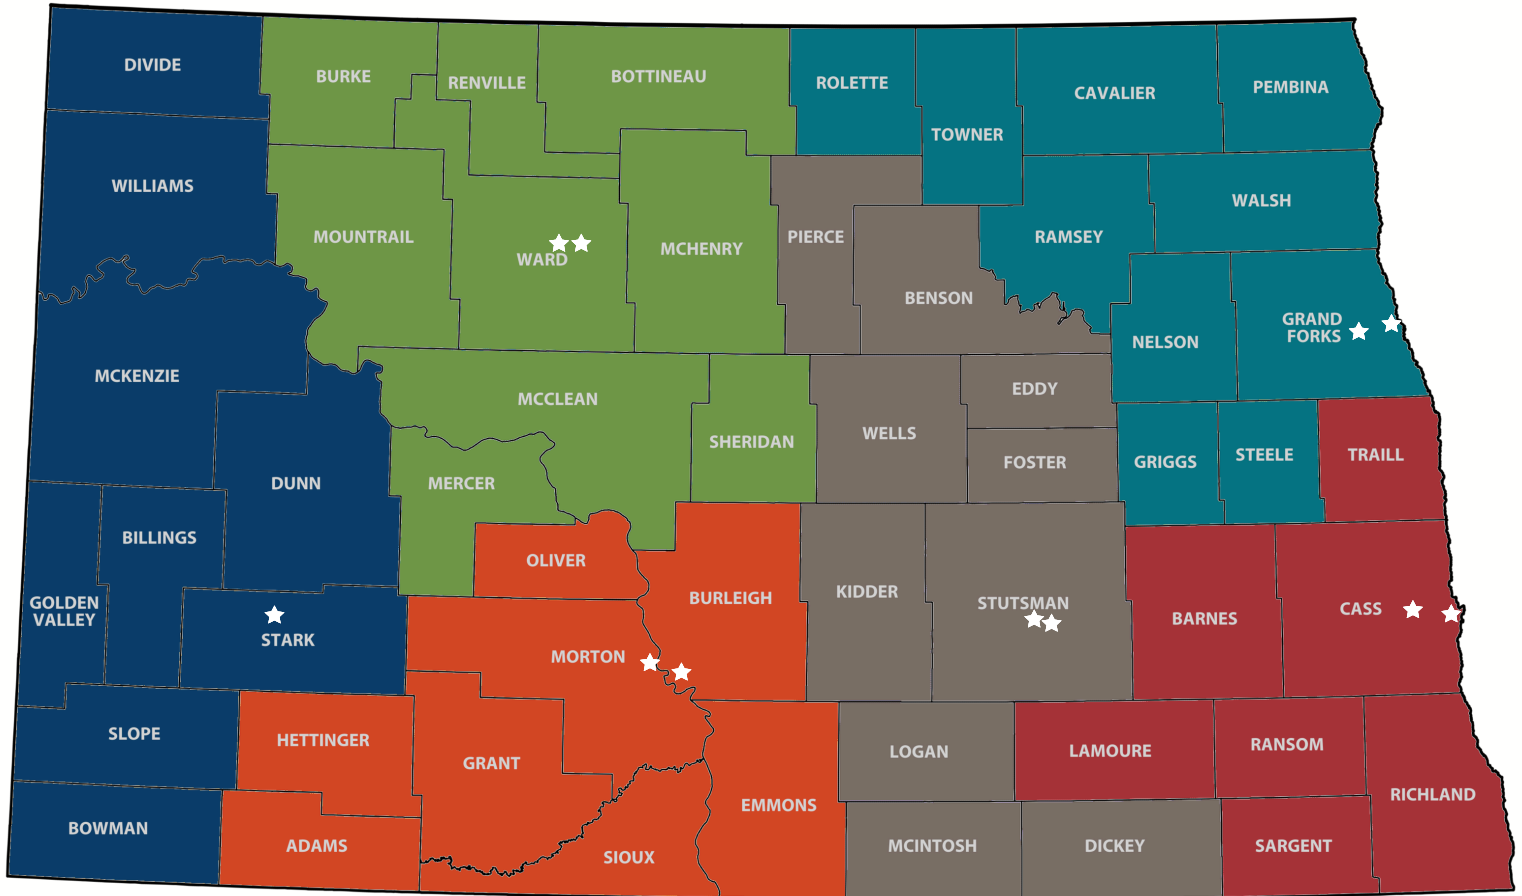

VISION ZERO

REGIONAL OUTREACH COORDINATORS

MOLLY SCHOEN
Northwest Region
(701) 240-1334
moschoen@nd.gov

KAITLIN ATKINSON
Northeast Region
(701) 213-8142
kaitlin.atkinson@gfcounty.org

THERESA THOM
Southwest Region
(701) 425-7974
tthom@burleighsd.com

LEAH KELM
Southeast Region
(701) 367-2021
kelml@casscountynd.gov

JOSEPH CARBLOM
East Central Region
(701) 890-4340
jcarblom@stutsmancounty.gov

KELLY GILLEN
West Region
(701) 513-9649
kgillen@starkcountynd.gov